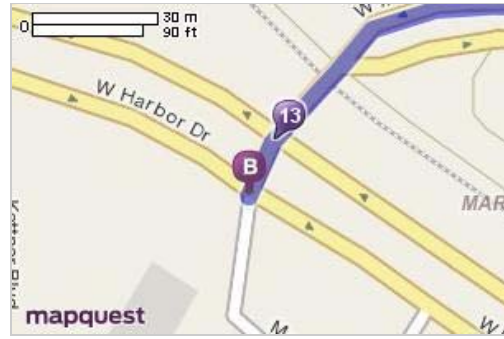

Notes

**Trip to Hyatt-Grand Htl Manchester San**

1 Market Pl, San Diego, CA 92101 - (619) 232-1234

751.19 miles - about 11 hours 16 minutes

**Salt Lake City, UT 84111**1. Start out going **WEST** on **E COLFAX AVE** toward **S 200 E / ROSA PARKS BLVD.** go 0.0 mi2. Turn **LEFT** onto **S 200 E / ROSA PARKS BLVD.**  
Continue to follow **S 200 E.** go 0.4 mi3. Turn **RIGHT** onto **E 900 S.** [Map](#) go 0.5 mi4. Turn **LEFT** onto **S WEST TEMPLE.** go 0.0 mi5. Merge onto **I-15 S** toward **LAS VEGAS** (Passing through **ARIZONA** and **NEVADA**, then crossing into **CALIFORNIA**). go 632.0 mi6. Keep **LEFT** to take **I-215 S** toward **SAN BERNARDINO / RIVERSIDE.** go 55.8 mi7. **I-215 S** becomes **I-15 S.** go 50.0 mi8. Keep **RIGHT** to take **CA-163 S.** go 10.5 mi9. Take the **I-5 N** exit, **EXIT 1B**, toward **4TH AVENUE.** go 0.6 mi10. Take the **4TH AVE** exit. go 0.2 mi11. Turn **LEFT** onto **4TH AVE.** go 0.8 mi12. Turn **RIGHT** onto **MARKET ST.** go 0.4 mi13. **MARKET ST** becomes **MARKET PL.** go 0.0 mi14. **1 MARKET PL** is on the **RIGHT.** go 0.0 mi**Hyatt-Grand Htl Manchester San - (619) 232-1234**

1 Market Pl, San Diego, CA 92101

Total Travel Estimate : 751.19 miles - about 11 hours 16 minutes

End Map [Hide](#)

B: Hyatt-Grand Htl Manchester San, 1 Market Pl, San Diego, CA 92101

Route Map [Hide](#)

[All rights reserved. Use subject to License/Copyright](#) | [Map Legend](#)